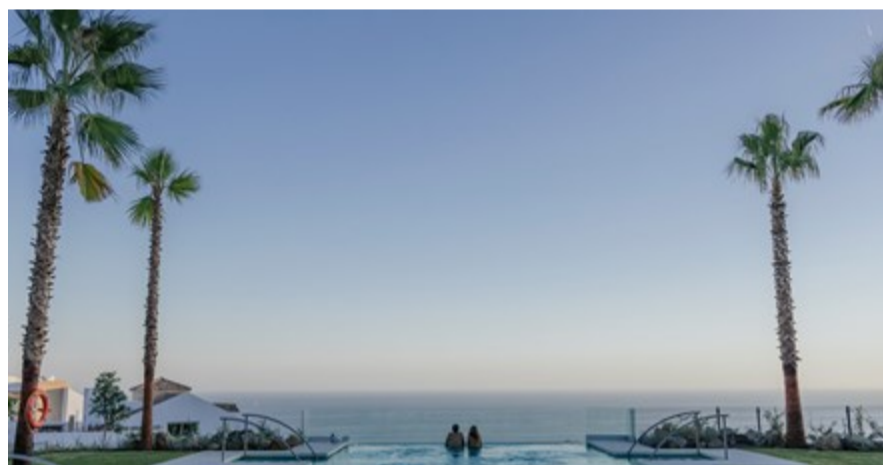

## IDEALHOMES International

in Benalmádena, Málaga

Big Blue Exclusive Villas are conceived in an atmosphere of nature in every detail to inspire your highest lifestyle.

Big Blue Exclusive Villas welcomes you to a brand new meaning of understanding life. A concept where the highest construction qualities merge with the maximum functionality of its design, creating spacious villas, full of light and life.

Comfort and relax in one of the most exclusive areas on Costa del Sol, ideally connected to the best transportation, gastronomy, and leisure options.

Exclusivity, location, and feelings come together in a new place to call home.

Big Blue bases on one of the most exclusive Costa Del Sol locations, with direct access to highways and transportation with barely 15 minutes drive to the International Airport or 20 minutes both to Malaga City and Marbella. A singular enclave near every service, prestige schools, and leisure and entertainment areas.

Due to its location, all the exclusive Big Blue Villas count on striking panoramic sea views with a front row to the Mediterranean sea in an impressive landscape from Benalmadena coast to the Fuengirola bay. Unparalleled sights that strengthen the harmony with which Big Blue Exclusive Villas are conceived.